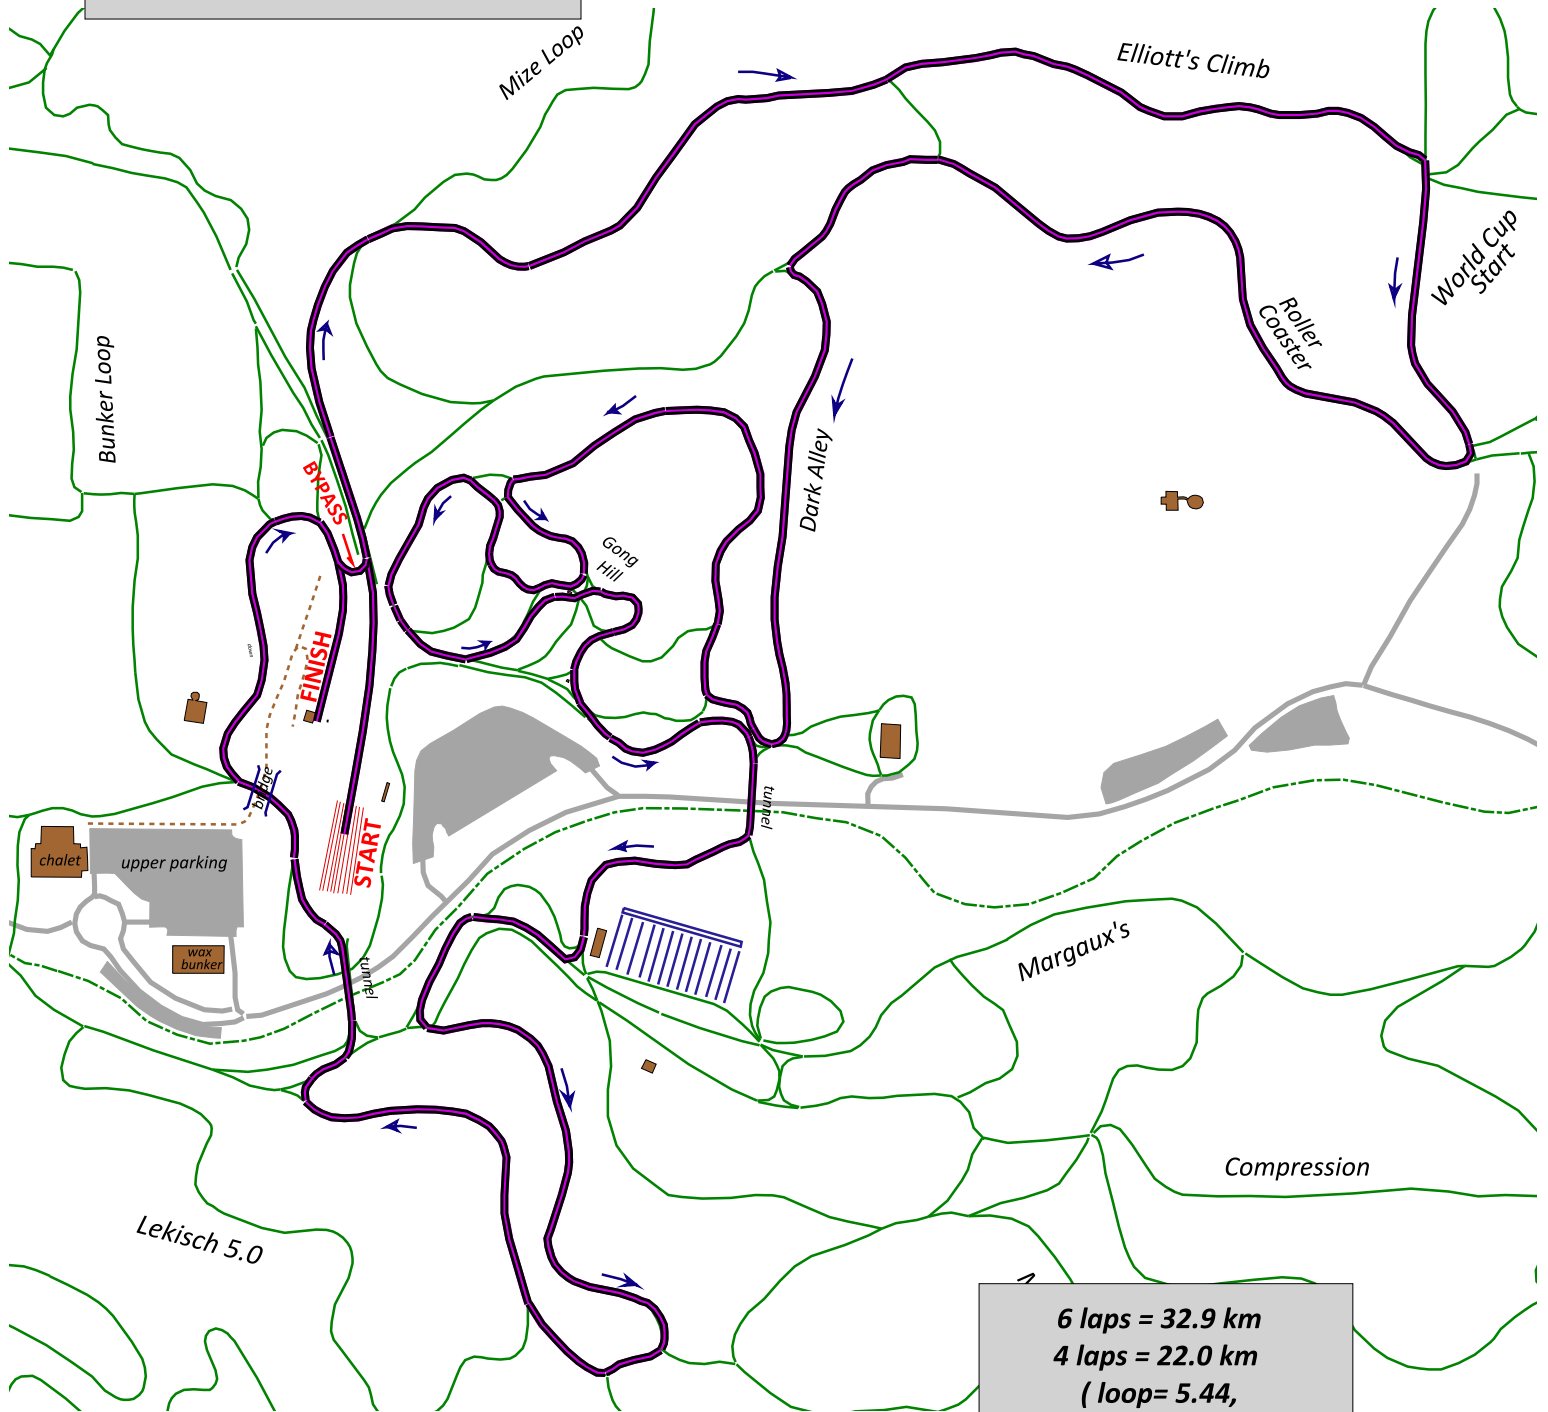

Nationals 7 jan 2018
Classic, 20/30 km

6 laps = 32.9 km
4 laps = 22.0 km
(loop= 5.44,
start= 0.19, finish= 0.09)