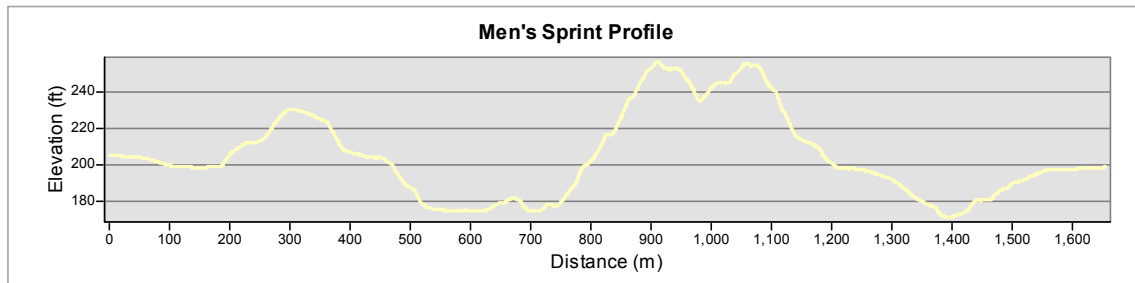

2018 Men's & Women's Sprint Courses

January 5th & 8th - Kincaid Park - Anchorage, AK

*Note: Women's and Men's Sprint Courses follow the same route for a majority of the race, as shown by overlapping lines.

Legend

-  Men's Sprint
-  Women's Sprint
-  Road - Gravel
-  Major Ski Trails
-  Road - Paved
-  Structures
-  Contours (1m)

Technical Data

Actual Distance (Men): 1.606 km
 Actual Distance (Women): 1.476 km
 HD: 24
 MC: 24
 TC: 43 (W) & 47 (M)