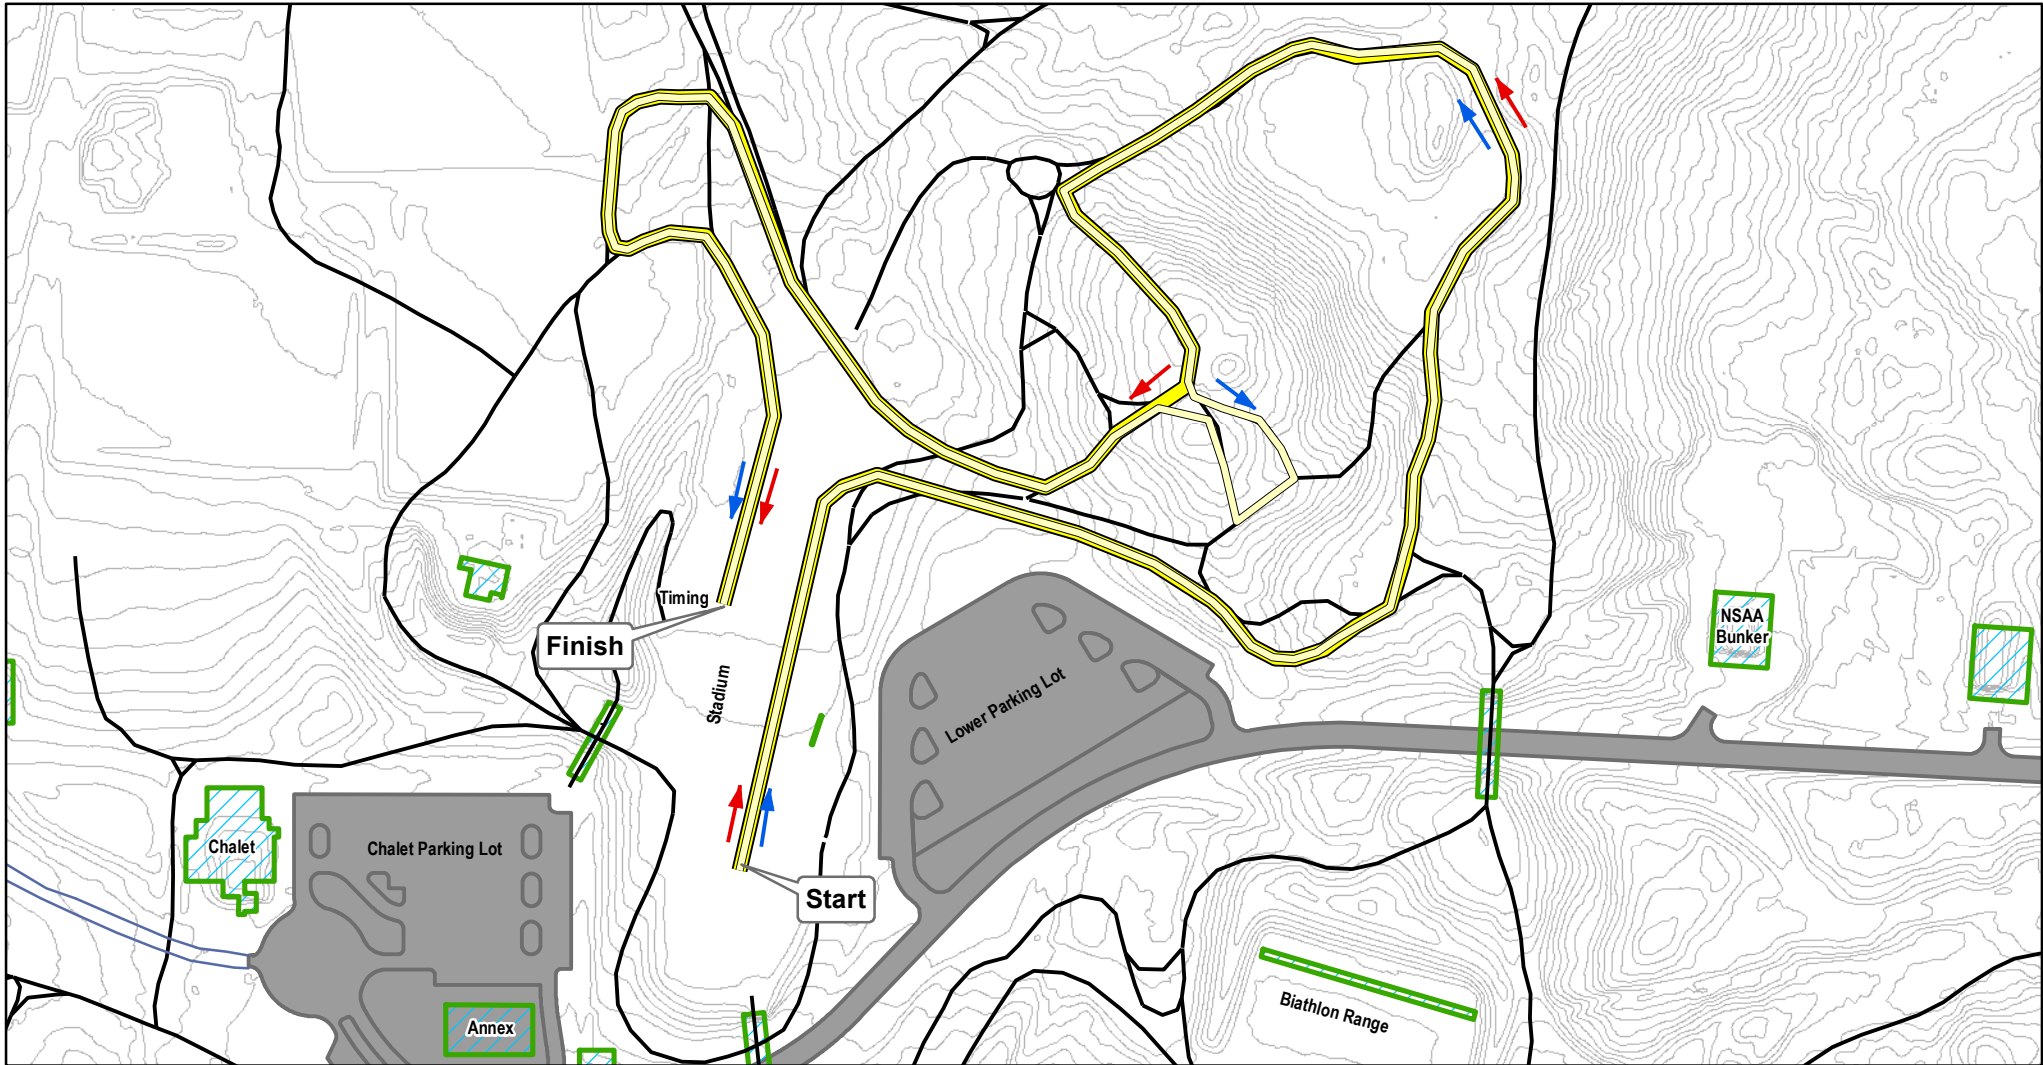

2018 Men's & Women's Sprint Courses

January 5th & 8th - Kincaid Park - Anchorage, AK

*Note: Women's and Men's Sprint Courses follow the same route for a majority of the race, as shown by overlapping lines.

Legend

-  Men's Sprint
-  Women's Sprint
-  Road - Gravel
-  Major Ski Trails
-  Road - Paved
-  Structures
-  Contours (1m)

Technical Data

Actual Distance (Men): 1.606 km
 Actual Distance (Women): 1.476 km
 HD: 24
 MC: 24
 TC: 43 (W) & 47 (M)