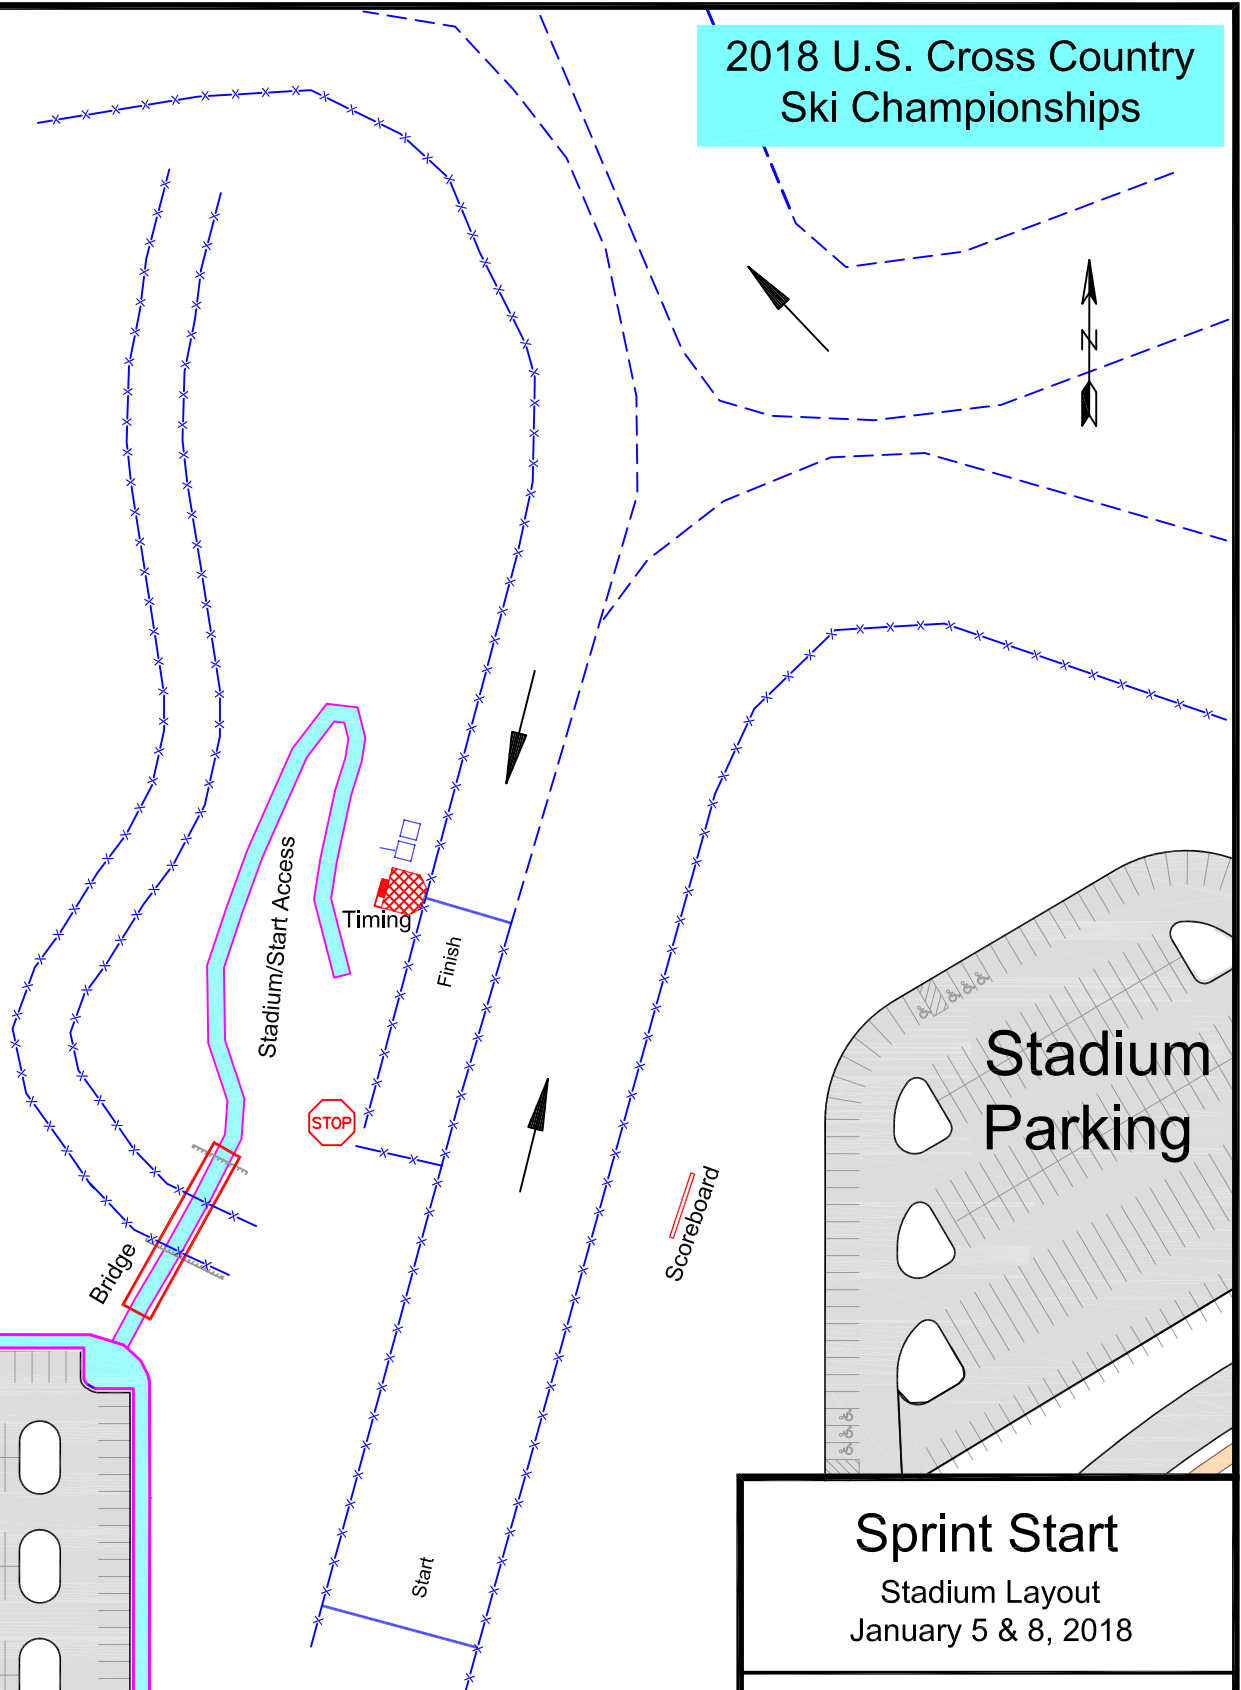

Mapping provided by:

2018 U.S. Cross Country Ski Championships

Sprint Start
Stadium Layout
January 5 & 8, 2018

Kincaid Park
Anchorage, Alaska

Legend

	Pedestrian Pathway
	Paved Roadway
	Paved Multi-Use Trail
	Fencing
	Limited Access