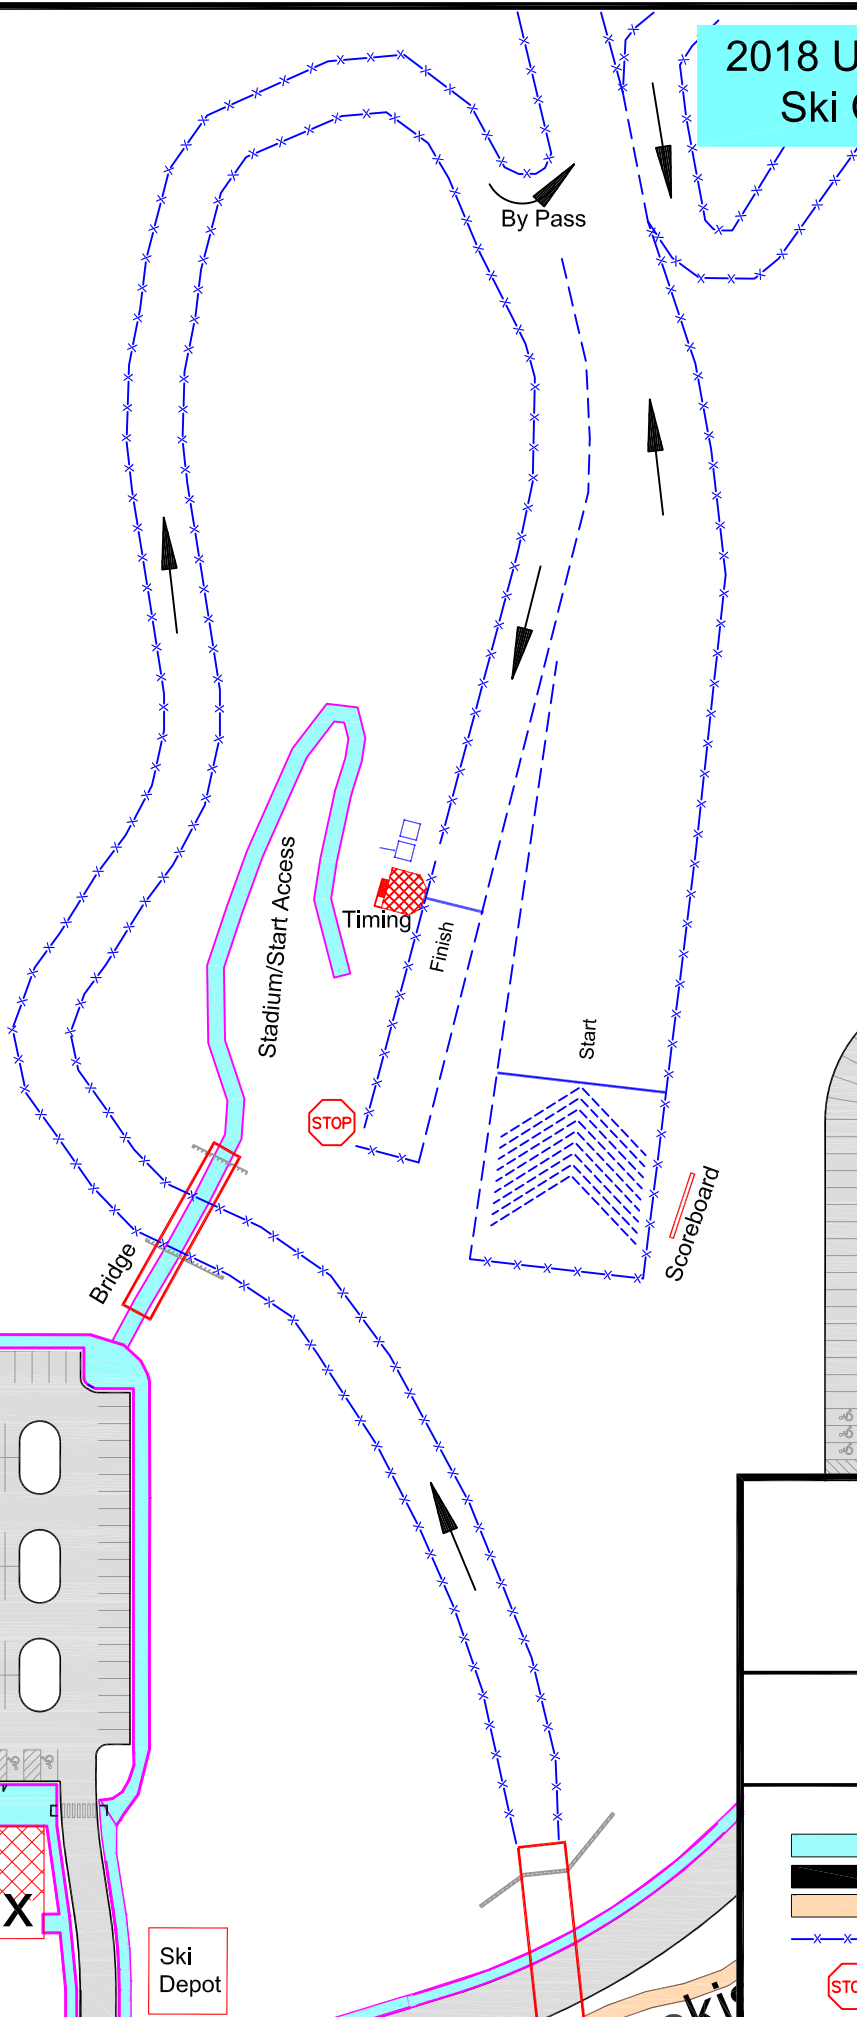

# 2018 U.S. Cross Country Ski Championships

Mapping provided by:

## Mass Start

Stadium Layout  
January 7, 2018

Kincaid Park  
Anchorage, Alaska

### Legend

- Pedestrian Pathway
- Paved Roadway
- Paved Multi-Use Trail
- Fencing
- Limited Access